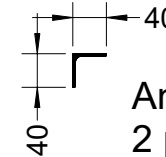

Dwg. TJ4.1.42.07

ANGLE IRON

Model 4 A and B  
Version 1.42  
23 Feb 2017

C Pemberton-Pigott

Side View with Angle Iron

Side View  
with  
Angle Iron

Angle iron 40 x 40 x 3  
2 pieces 986mm  
2 pieces 300mm

Bottom view with Angle Iron