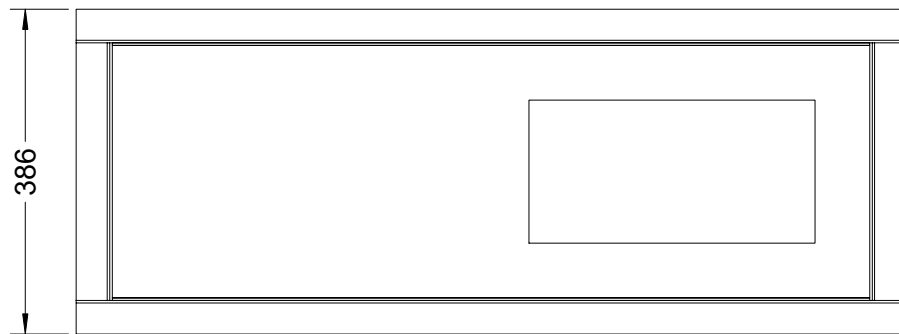

Dwg. TJ4.1.42.07

ANGLE IRON

Model 4 A and B  
Version 1.42  
23 Feb 2017

C Pemberton-Pigott

Side View with Angle Iron

Side View  
with  
Angle Iron

Angle iron 40 x 40 x 3  
2 pieces 986mm  
2 pieces 300mm

Bottom view with Angle Iron

Top view with Angle Iron