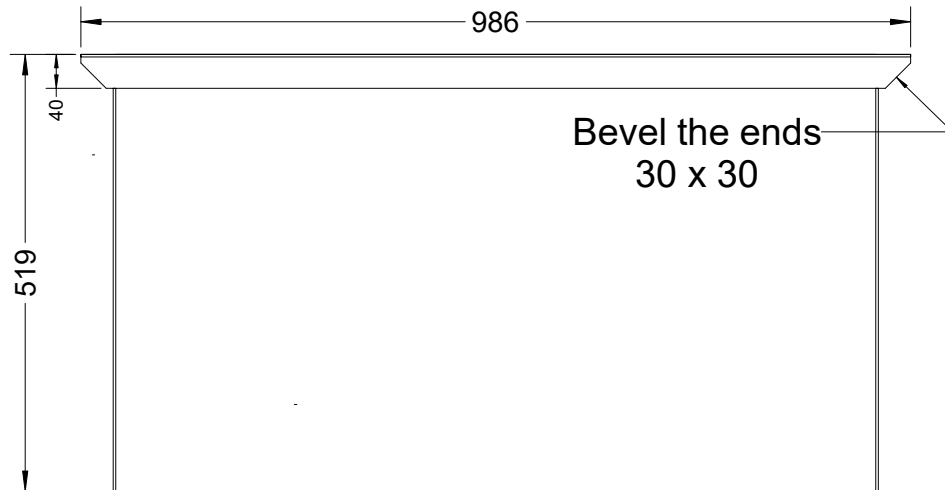

Dwg. TJ4.1.42.07

ANGLE IRON

Model 4 A and B  
Version 1.42  
23 Feb 2017

C Pemberton-Pigott

Side View with Angle Iron

Side View  
with  
Angle Iron

Angle iron 40 x 40 x 3  
2 pieces 986mm  
2 pieces 300mm

Bottom view with Angle Iron

Top view with Angle Iron