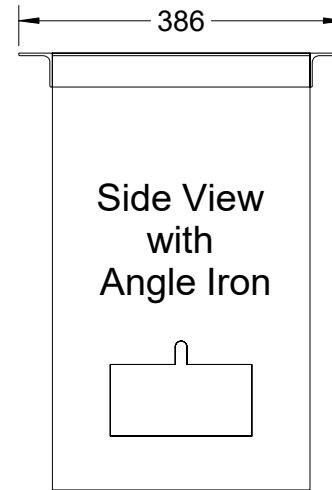

Dwg. TJ4.1.42.07

ANGLE IRON

Model 4 A and B  
Version 1.42  
23 Feb 2017

C Pemberton-Pigott

Side View with Angle Iron

Side View  
with  
Angle Iron

Angle iron 40 x 40 x 3  
2 pieces 986mm  
2 pieces 300mm

Bottom view with Angle Iron

Top view with Angle Iron