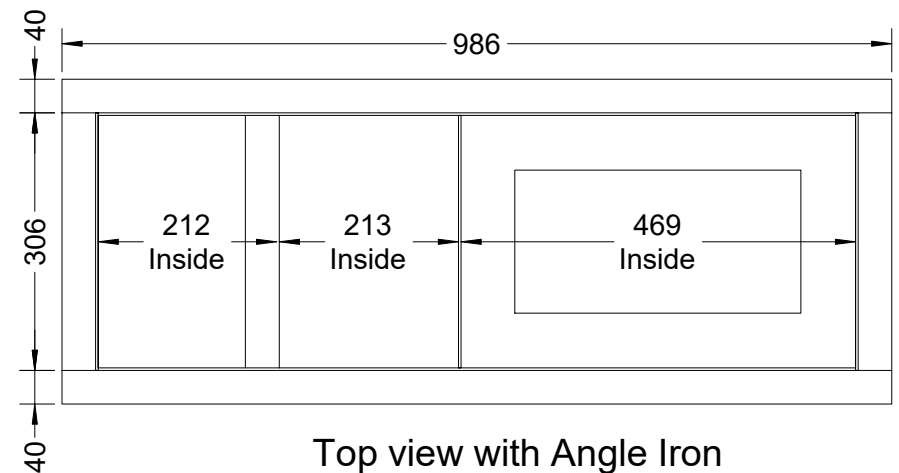

Dwg. TJ4.1.42.07

ANGLE IRON

Model 4 A and B  
Version 1.42  
23 Feb 2017

C Pemberton-Pigott

Side View with Angle Iron

Side View  
with  
Angle Iron

Angle iron 40 x 40 x 3  
2 pieces 986mm  
2 pieces 300mm

Bottom view with Angle Iron

Top view with Angle Iron